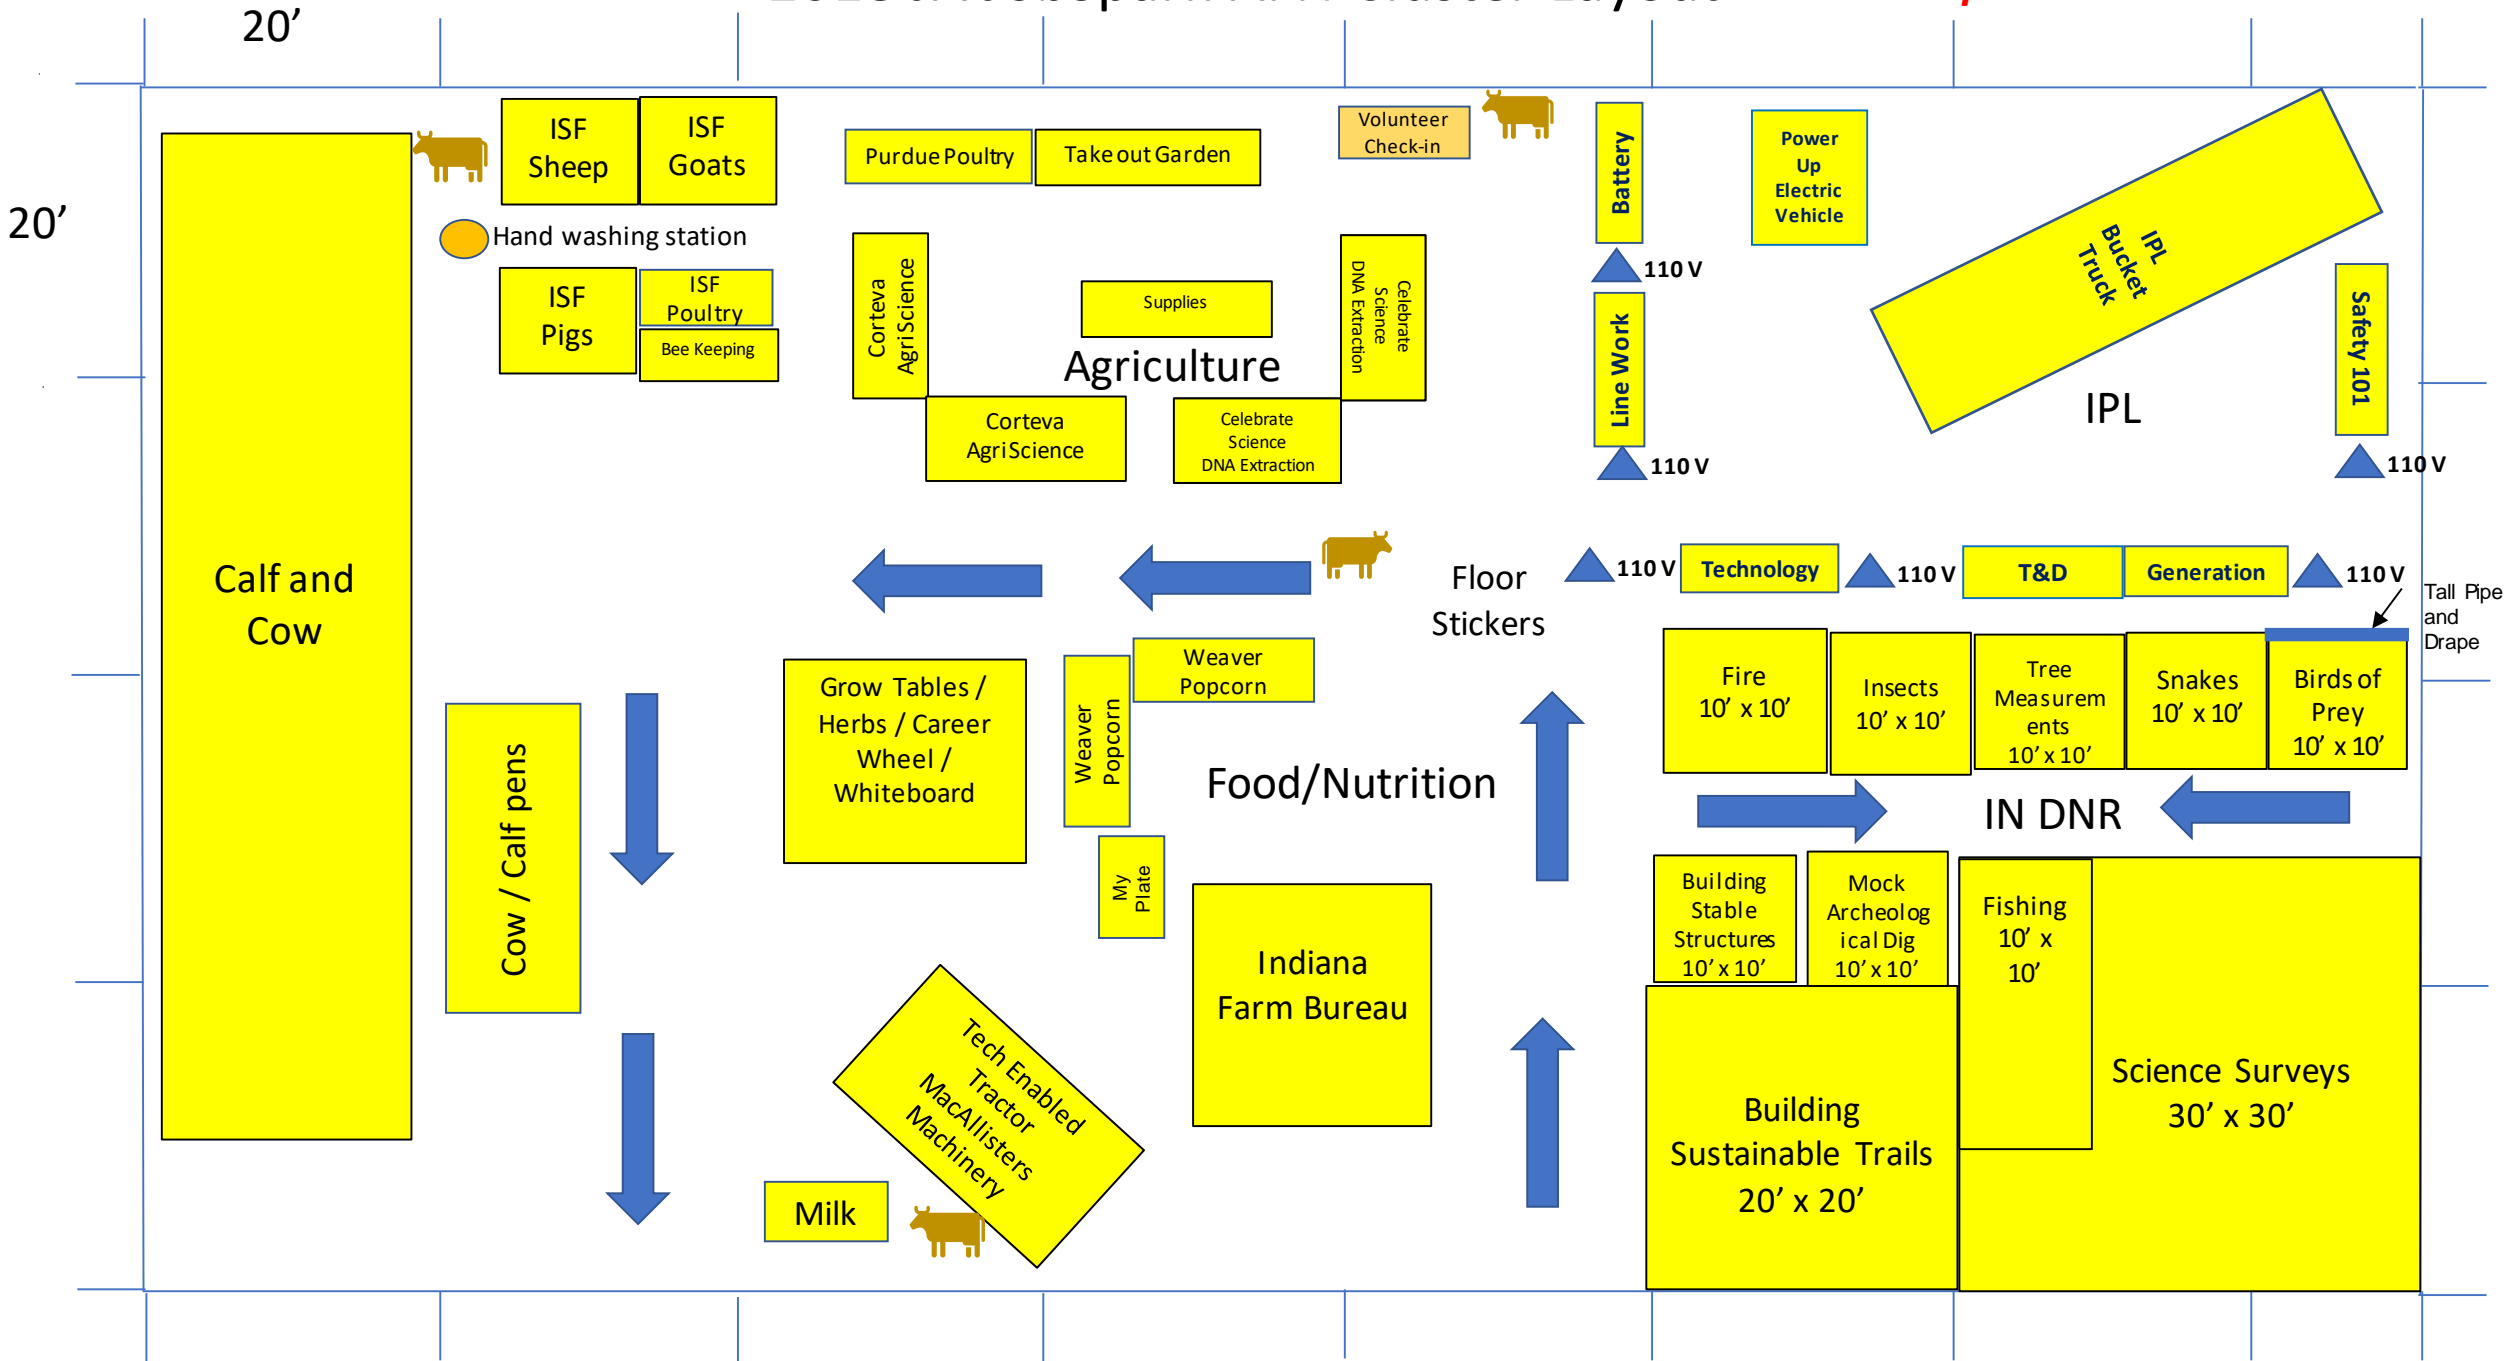

2018 JA JobSpark AFN Cluster Layout

Updated 2018-09-24

2018 JA JobSpark AFN Cluster Layout

Updated 2018-08-20

2017 JA JobSpark AFN Cluster Layout

Updated 2017-09-23

20'

20'

-  Hand washing stations
-  Hand sanitizer dispenser

**Drone – Meyer
Aerial Photography**

120 V 120 V

Monitor/WiFi

Technology Banner

**Tech Enabled Tractor
MacAllisters
Machinery**

120 V

Volunteer
Check-in

Farm to Table Banner

Indiana
Farm
Bureau

Dairy Cow
and calf
and milk

Lego Farm
Experience

Line Work

Technology

120 V

120 V

120 V

120 V 120 V

Monitor/WiFi

120 V 120 V

My
Plate

Chickens
and Chicks

Pigs
(fenced)

120 V