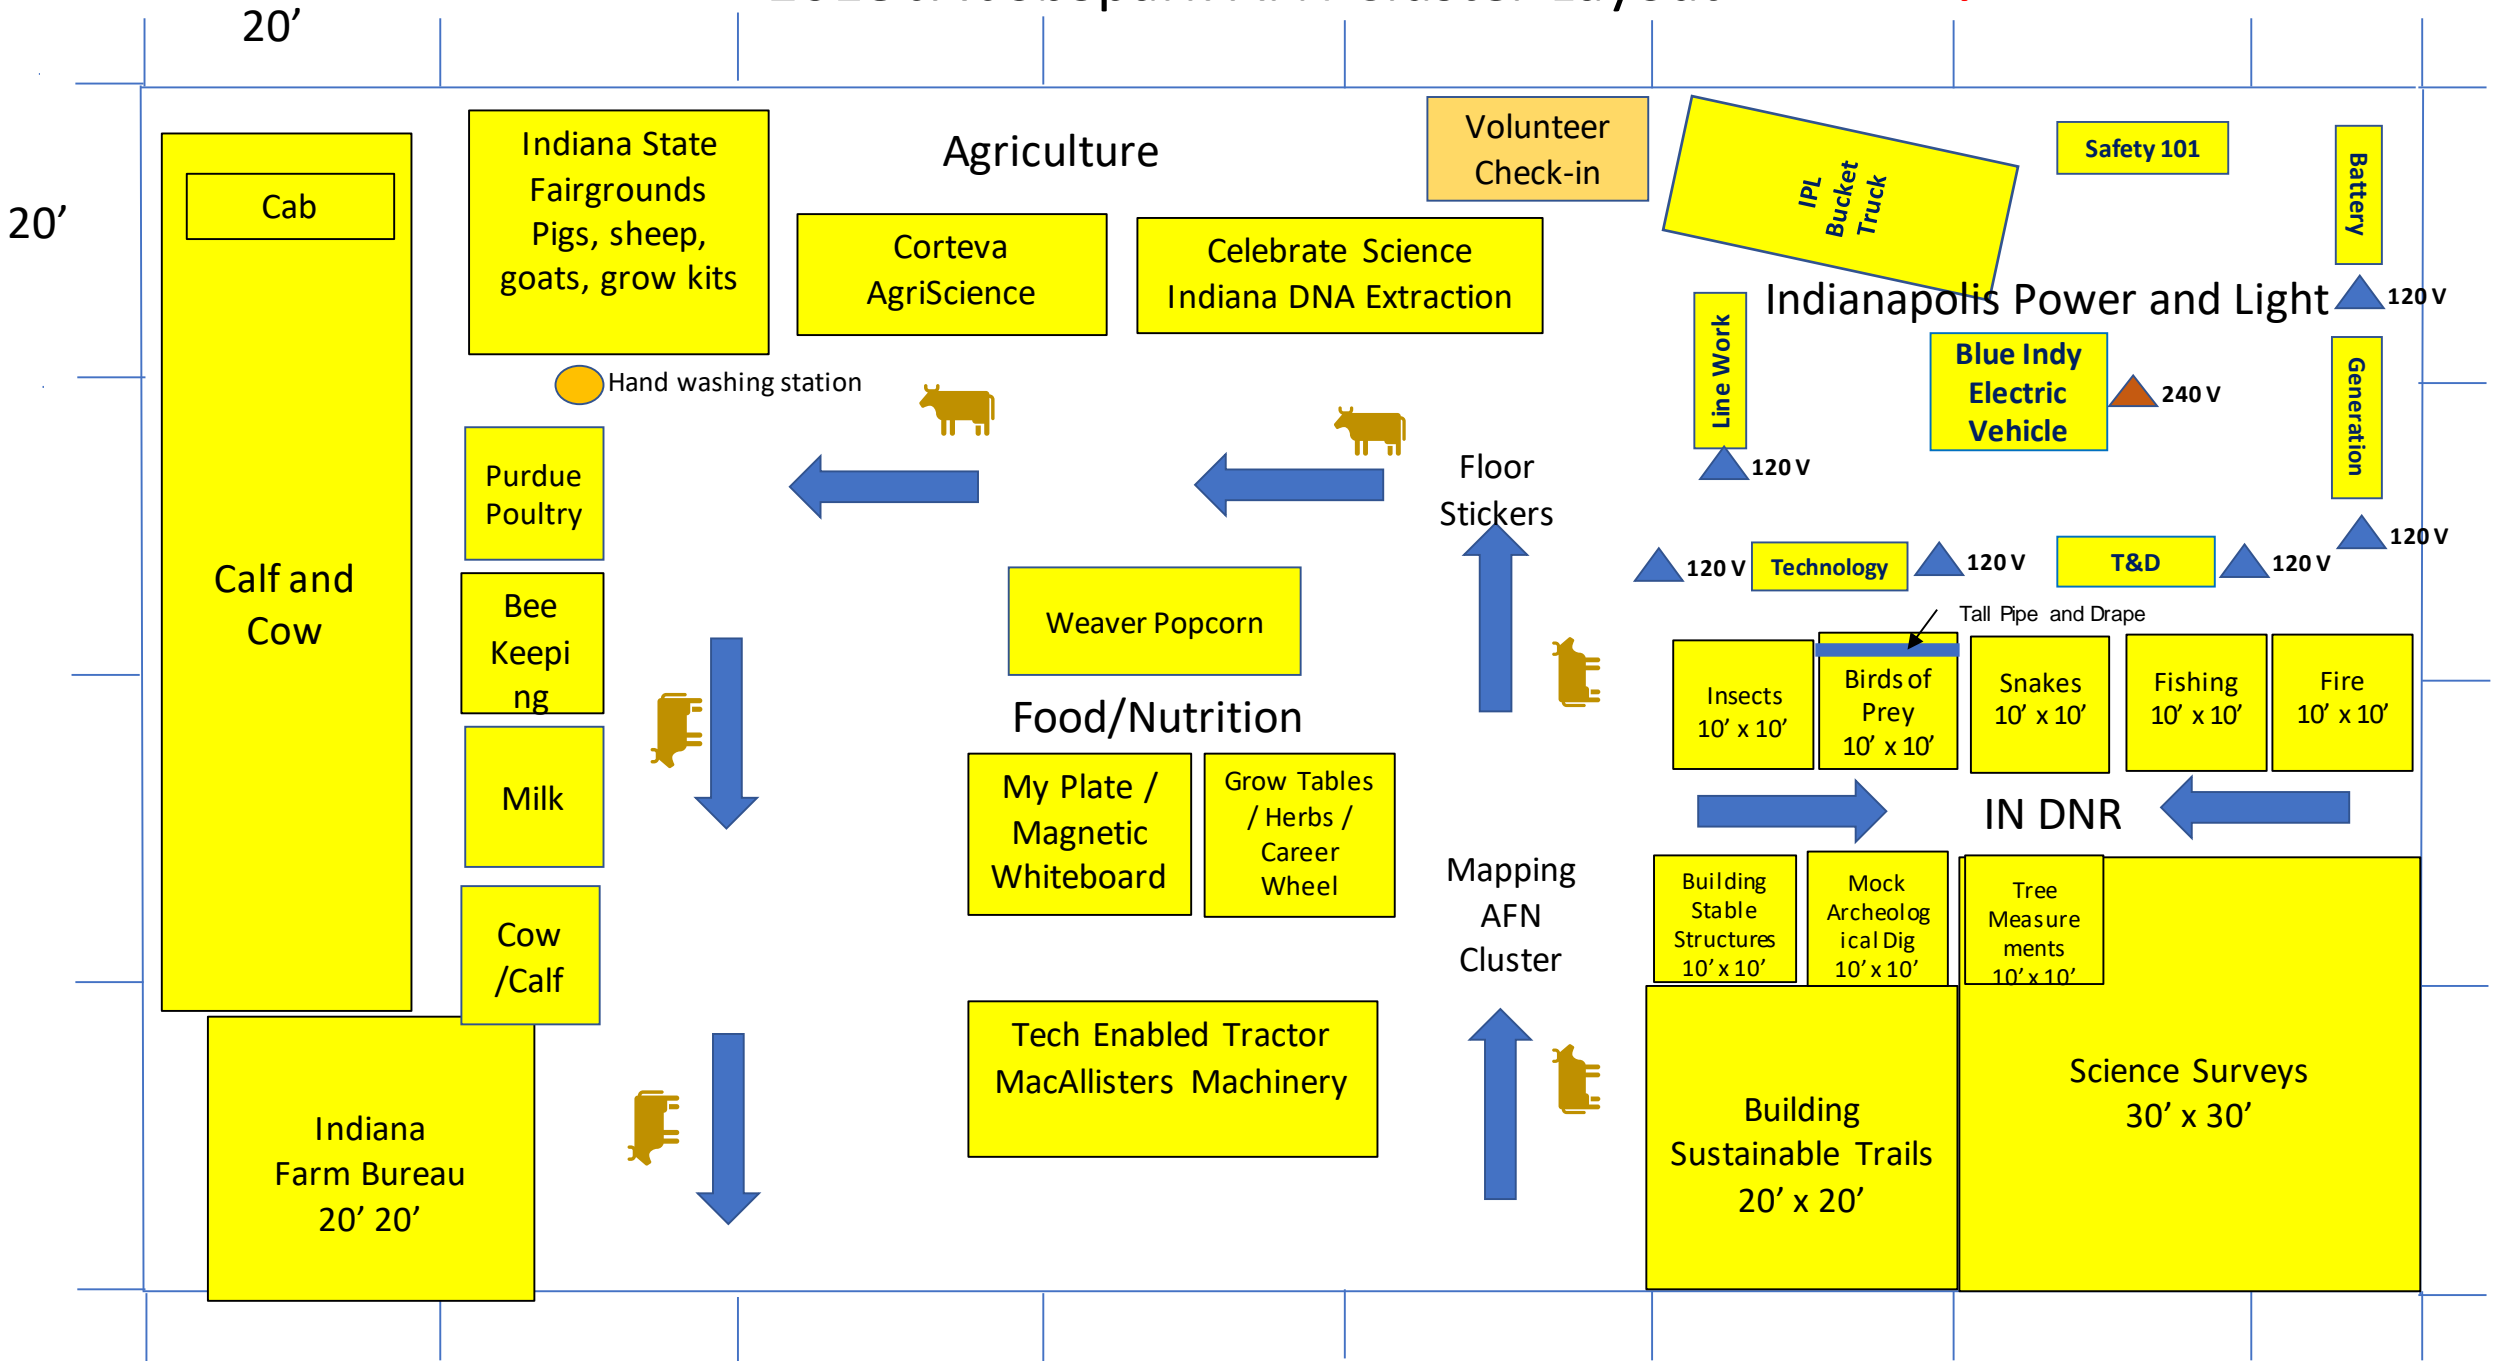

2018 JA JobSpark AFN Cluster Layout

Updated 2018-09-24

2018 JA JobSpark AFN Cluster Layout

Updated 2018-08-20

2017 JA JobSpark AFN Cluster Layout

Updated 2017-09-23

20'

20'

-  Hand washing stations
-  Hand sanitizer dispenser

**Drone – Meyer
Aerial Photography**

120 V 120 V

Monitor/WiFi

Technology Banner

**Tech Enabled Tractor
MacAllisters
Machinery**

120 V

Volunteer
Check-in

IPL
Bucket
Truck

Safety 101

Energy Banner

**Blue Indy
Electric
Vehicle**

240 V

Battery

Generation

T&D

Farm to Table Banner

Indiana
Farm
Bureau

Dairy Cow
and calf
and milk

Lego Farm
Experience

Line Work

Technology

120 V

120 V