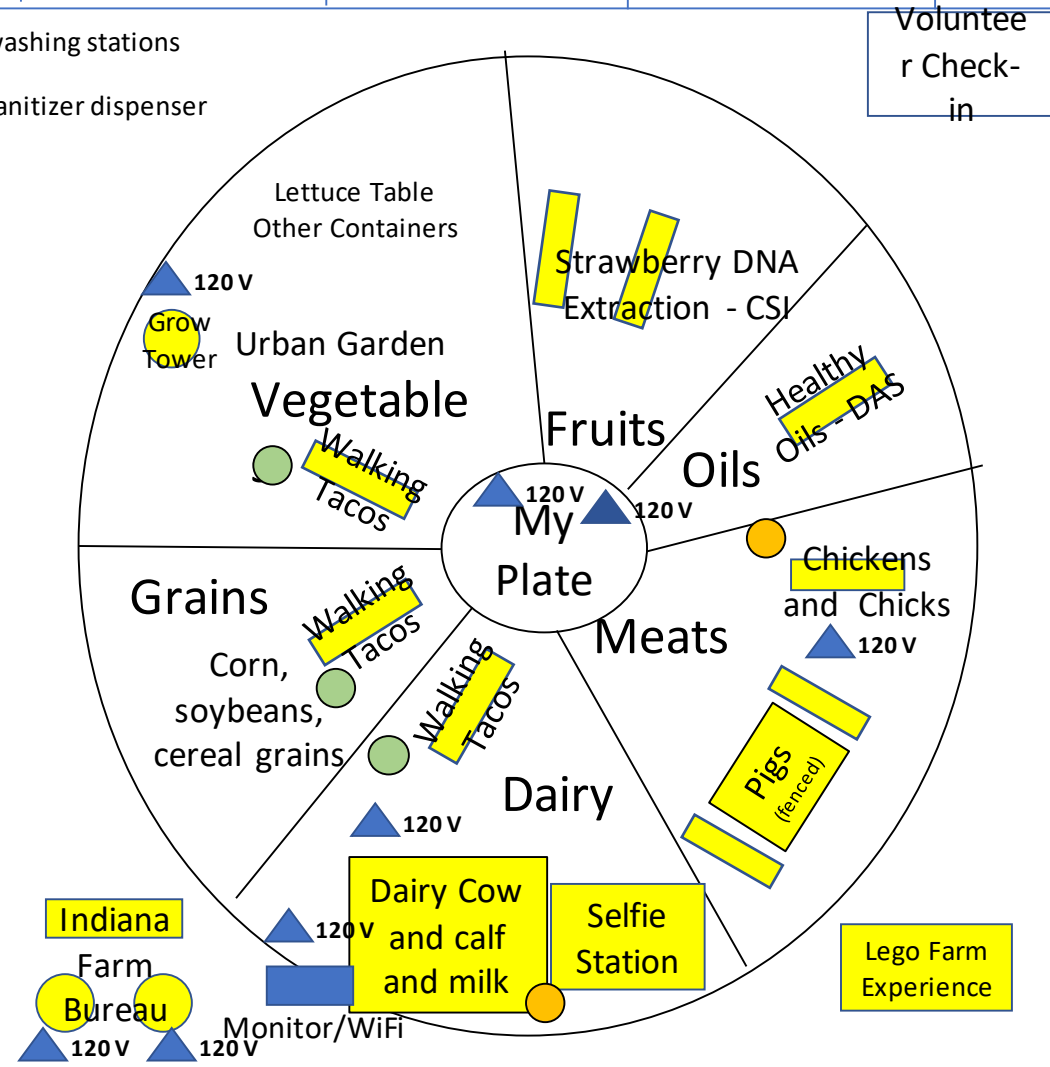

2018 JA JobSpark AFN Cluster Layout

Updated 2018-09-24

2018 JA JobSpark AFN Cluster Layout

Updated 2018-08-20

2017 JA JobSpark AFN Cluster Layout

Updated 2017-09-23

20'

20'

-  Hand washing stations
-  Hand sanitizer dispenser

**Drone – Meyer
Aerial Photography**

120 V 120 V

Monitor/WiFi

Technology Banner

**Tech Enabled Tractor
MacAllisters
Machinery**

120 V

Volunteer
Check-in

Farm to Table Banner

Indiana
Farm
Bureau

Dairy Cow
and calf
and milk

Lego Farm
Experience

Line Work

Technology

120 V

120 V

120 V

120 V 120 V

Monitor/WiFi

120 V 120 V

My
Plate

Chickens
and Chicks

Pigs
(fenced)

120 V