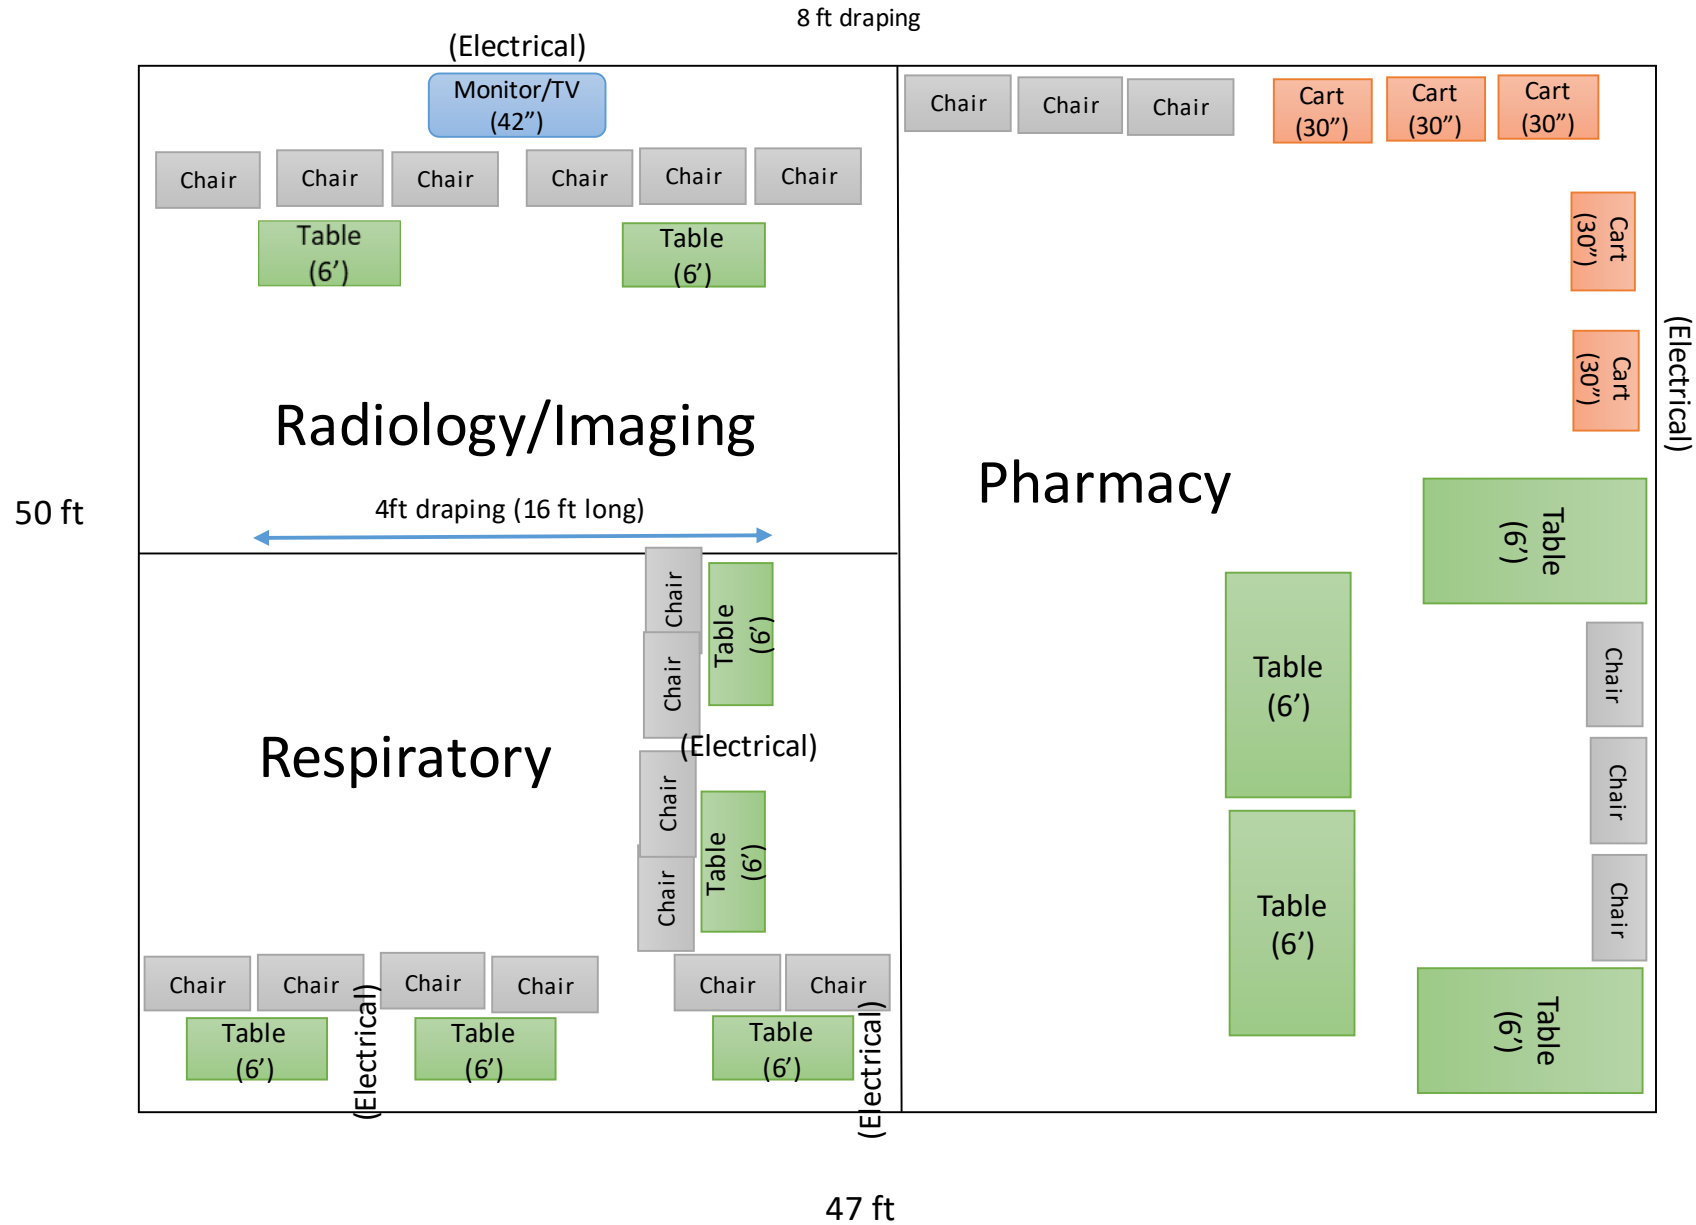

# Dental/Public Health

Electrical,  
Wifi, HDMI

Scale: 1"=10'

# OR Suite

# Imaging/Respiratory/Dieticians/Pharmacy

# Emergency Medicine

Scale: 1"=10'