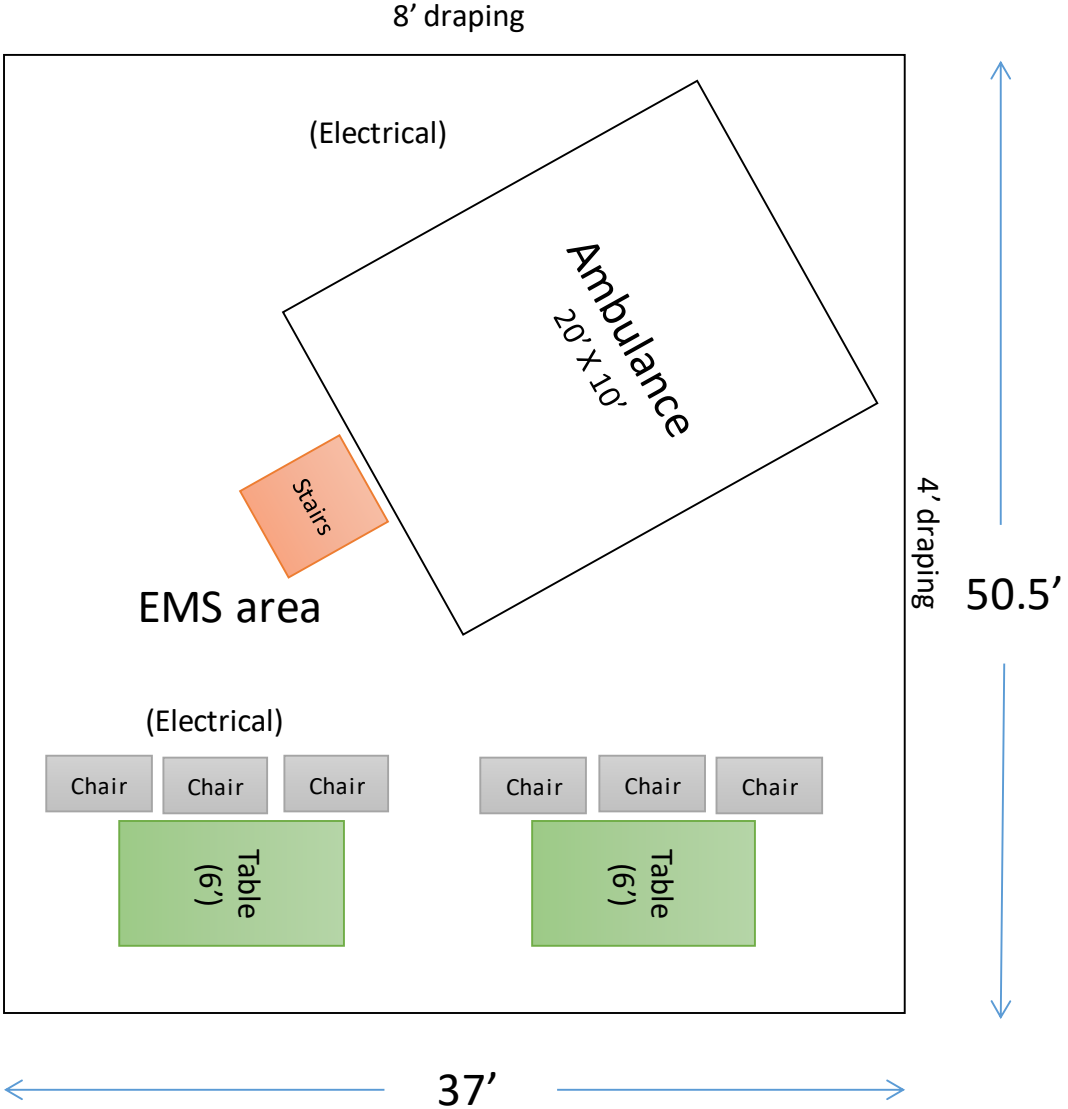

# Dental/Public Health

Electrical,  
Wifi, HDMI

Scale: 1"=10'

# Emergency Medicine

Scale: 1"=10'