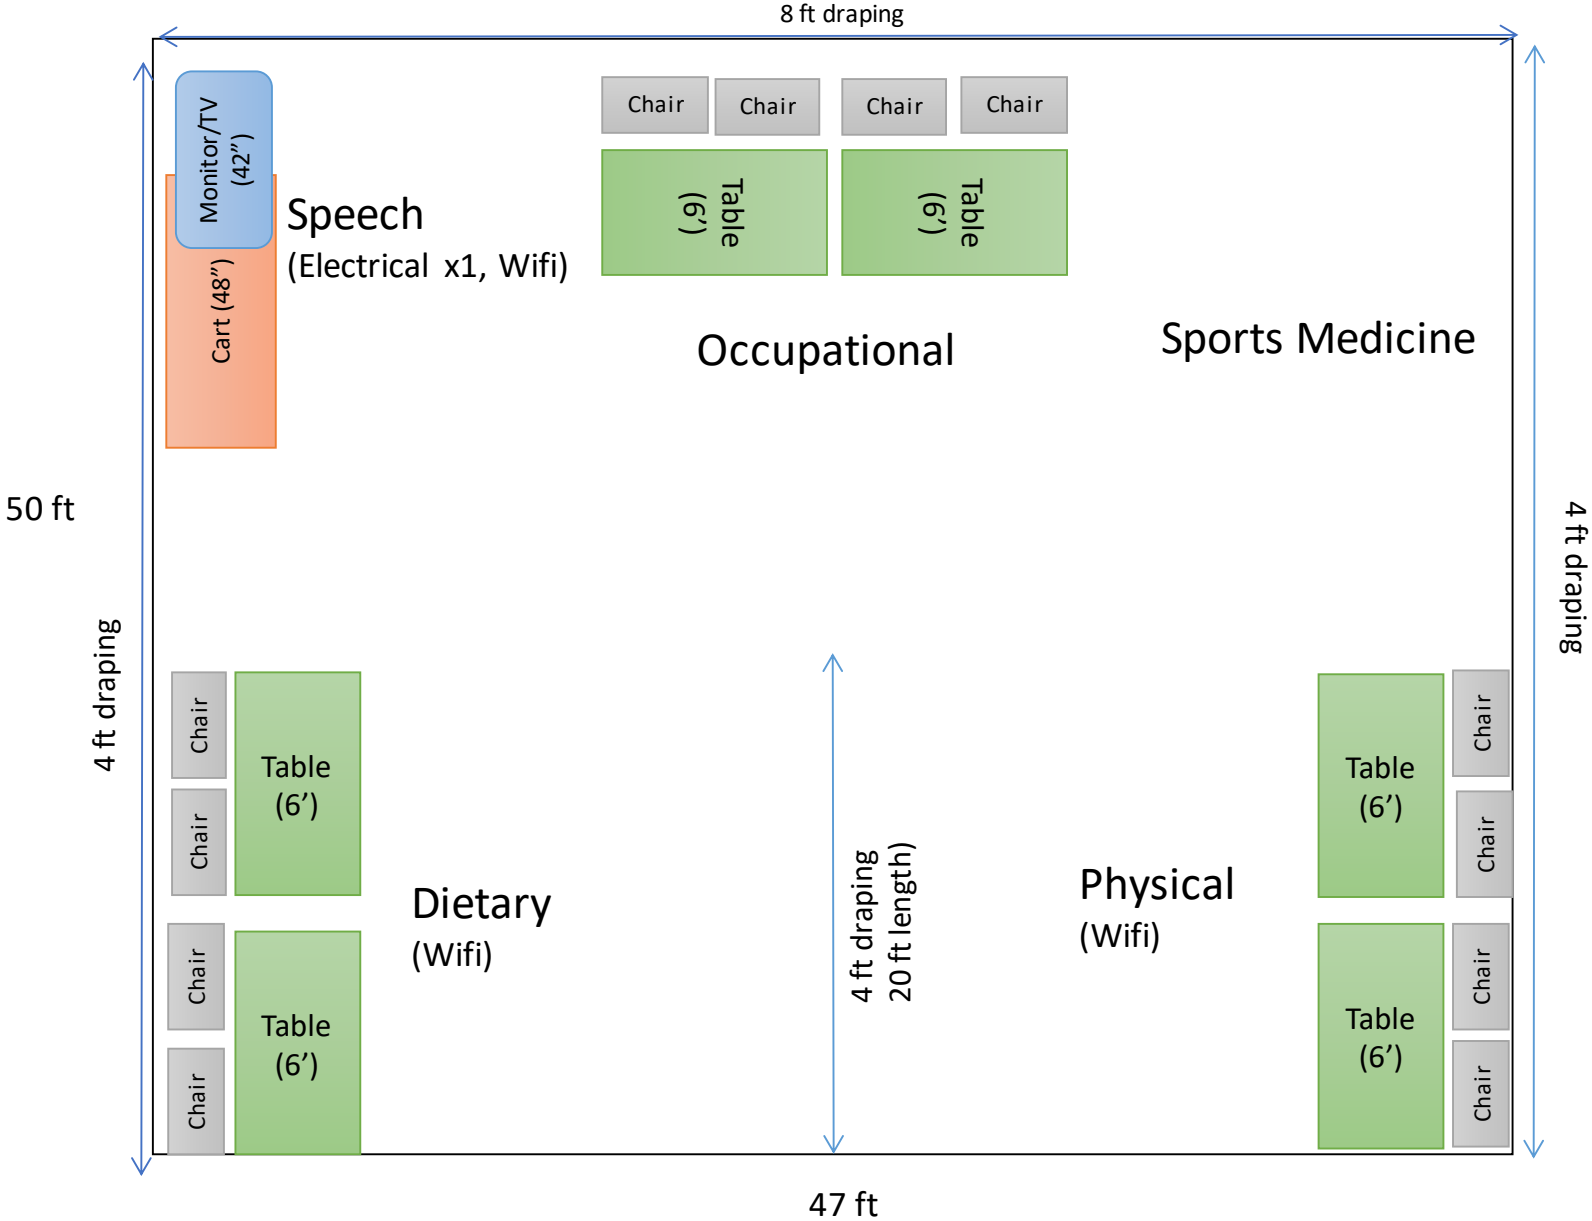

Sports Medicine/Rehabilitation