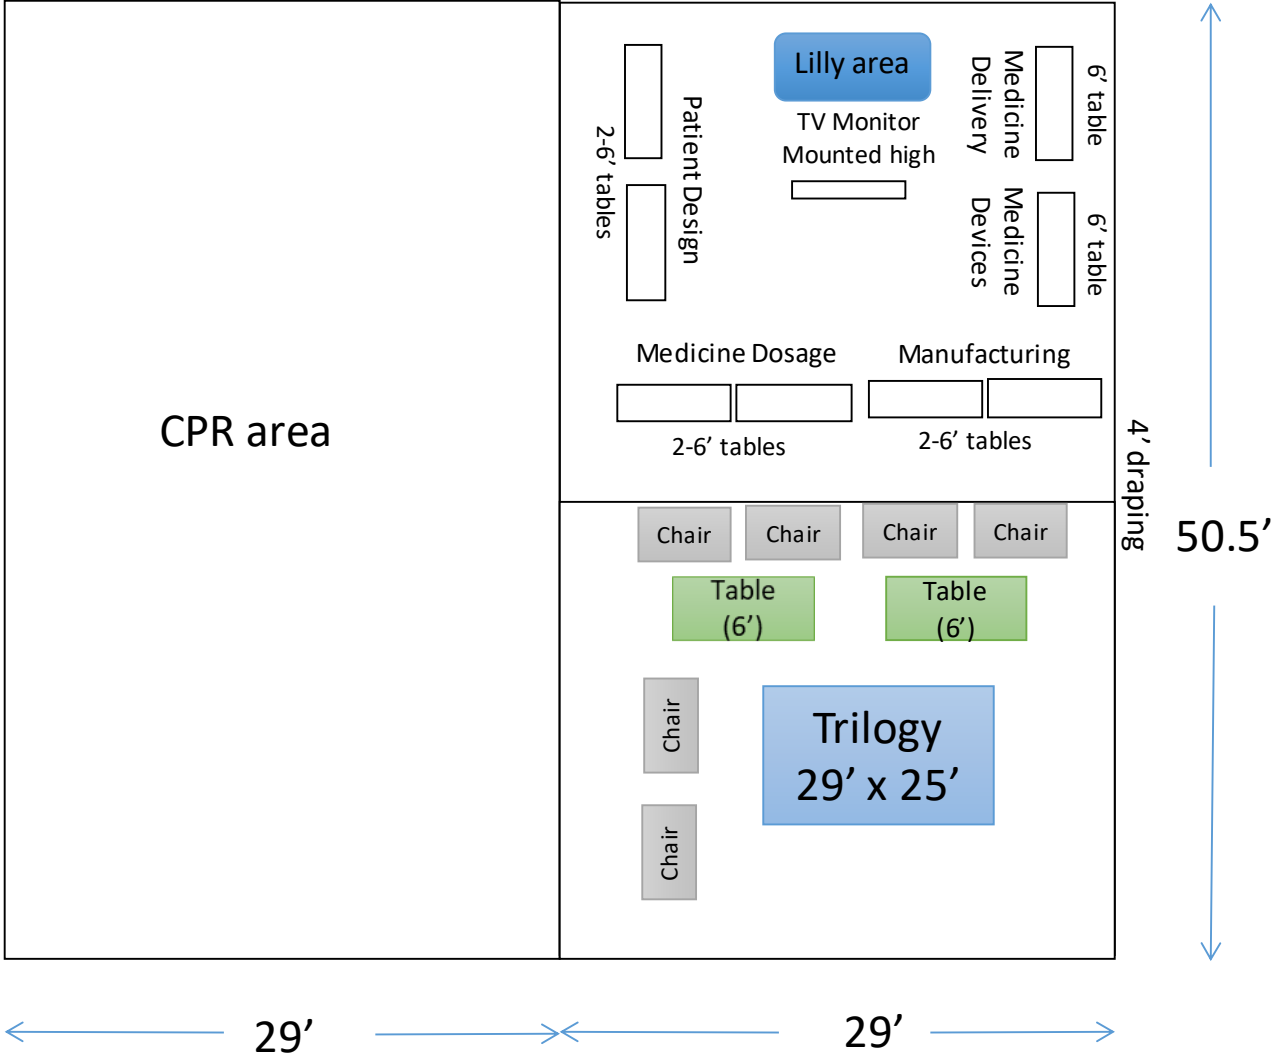

# Healthcare/Life Sciences Cluster Layout

Scale: 1"=20'

# Medical Research

Scale: 1"=10'

# Medicine Development/ CPR/Trilogy

Scale: 1"=10'

# Emergency Medicine

Scale: 1"=10'