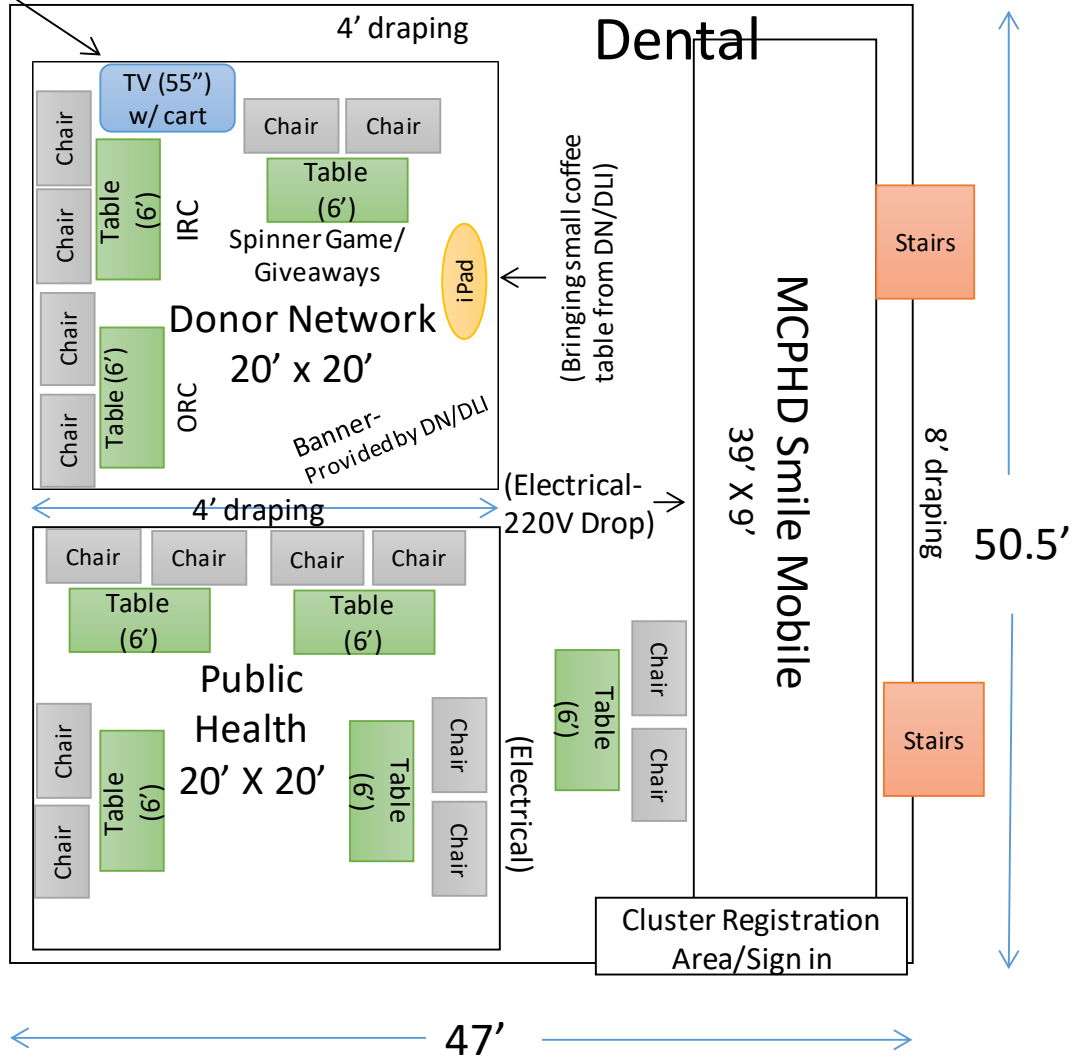

# Healthcare/Life Sciences Cluster Layout

Scale: 1"=20'

# Medical Research

Scale: 1"=10'

# Medicine Development/ CPR/Trilogy

Scale: 1"=10'

# Dental/Public Health

Electrical,  
Wifi, HDMI

Scale: 1"=10'