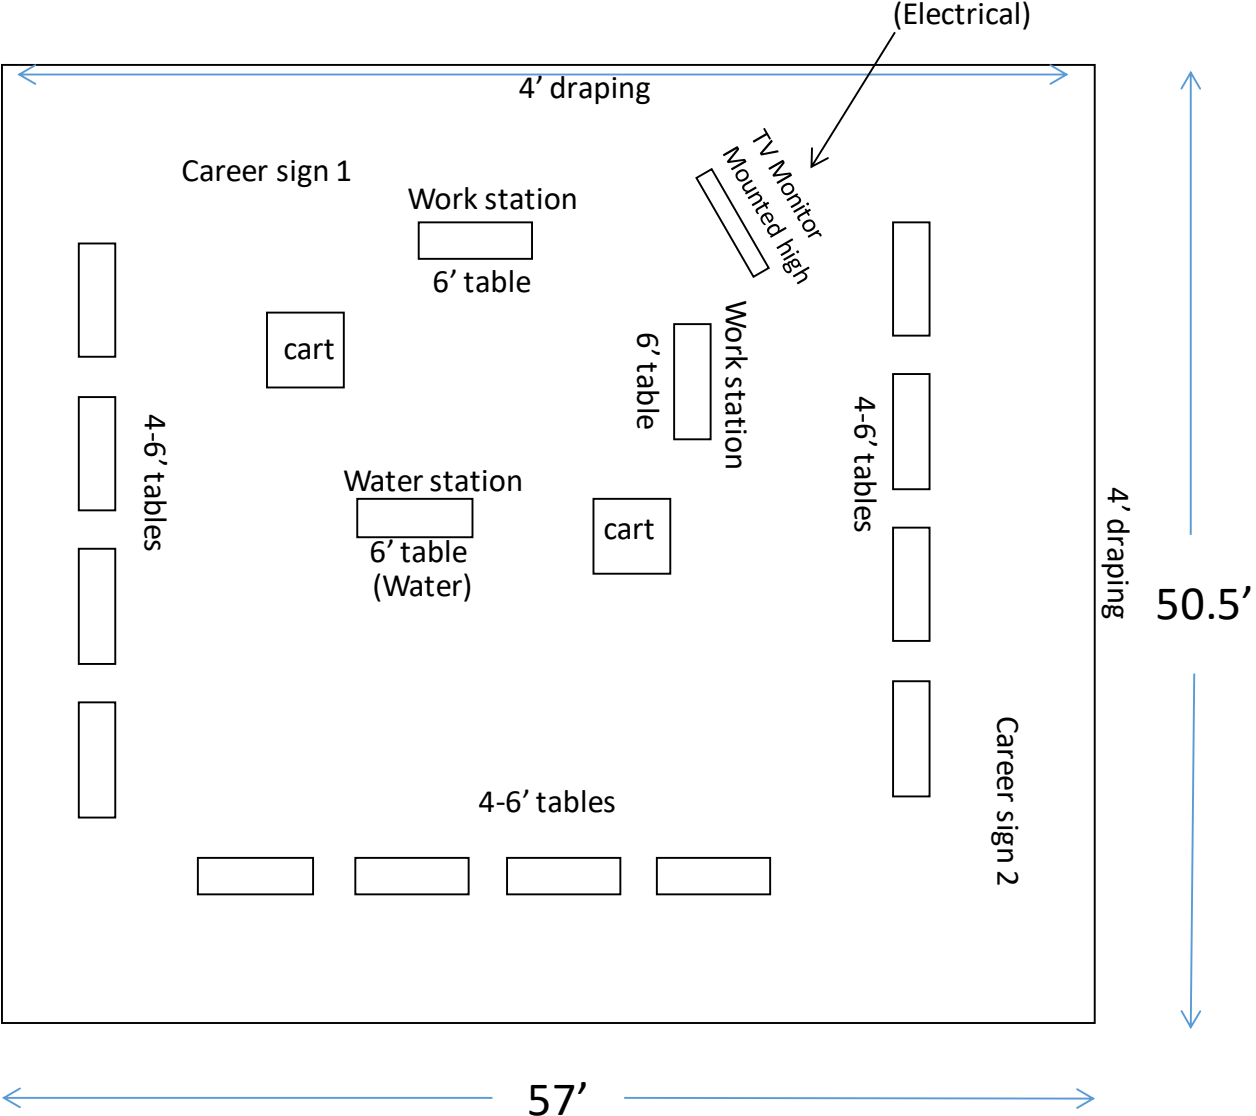

# Healthcare/Life Sciences Cluster Layout

Scale: 1"=20'

# Medical Research

Scale: 1"=10'

# Dental/Public Health

Electrical,  
Wifi, HDMI

Scale: 1"=10'

# Emergency Medicine

Scale: 1"=10'