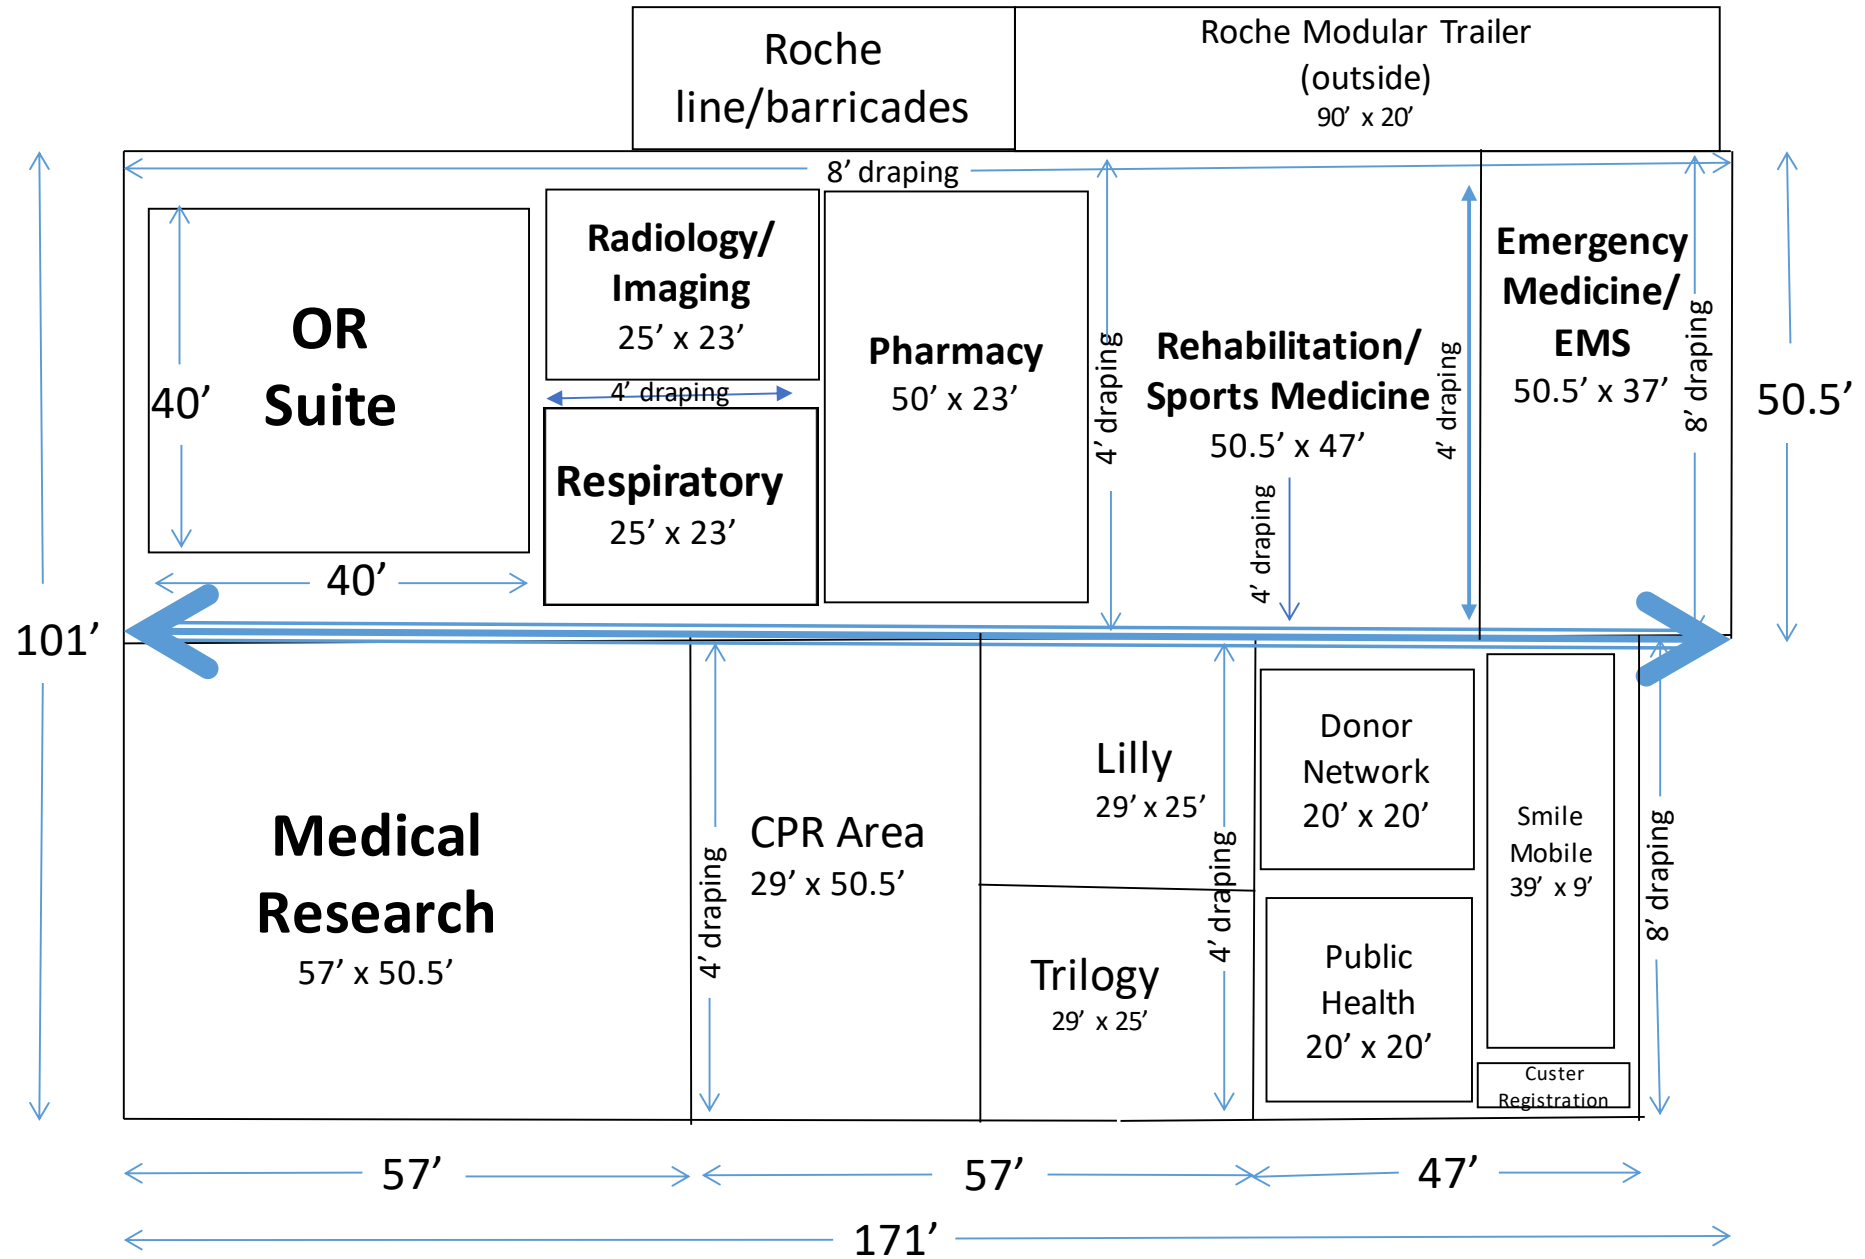

# Healthcare/Life Sciences Cluster Layout

Scale: 1"=20'

# Medical Research

Scale: 1"=10'

# Dental/Public Health

Electrical,  
Wifi, HDMI

Scale: 1"=10'

# Emergency Medicine

Scale: 1"=10'